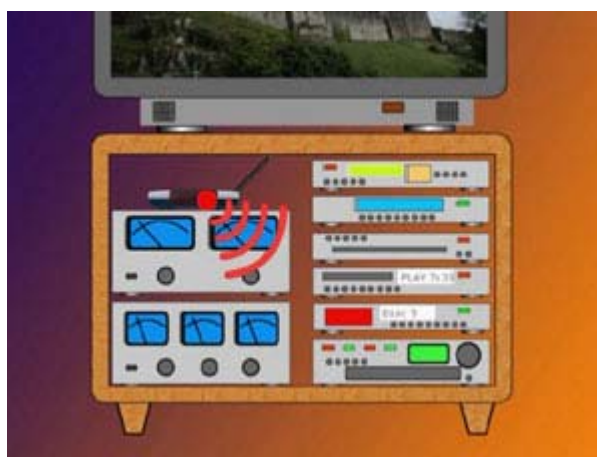

Editing Button Labels

Rename any screen labeled button or MAIN device button.

1. Press the MAIN Button and the ENT button, choose EDIT, then TEXT.
2. Navigate to the button you want to edit and select it.
3. Use the CURSOR buttons and the number keys to change the button label.
4. Press the button you edited to save changes.
5. Press the MAIN button four times to exit setup.

REPEAT
MENU
NEXT

No More Pointing!

Using the Expander Kit to control your system from anywhere in your house.

See how your remote can be used from other rooms or even outdoors, to control devices with the optional Expander!

The Expander sends IR commands to your devices, so you don't need to point your remote at them.

Adding the Expander means you can be a great distance away from your devices and enjoy music or video from various locations!

**Normal Range
50 to 100 Feet**